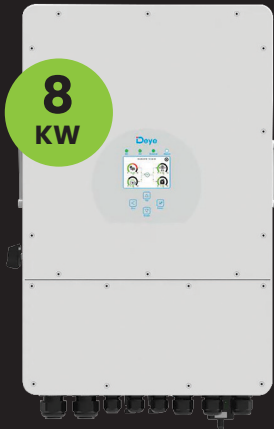

INVERTERS & BATTERIES

ON SPECIAL NOW

Valid until 31 December 2024.
Only while stock last. Ts & Cs Apply

10
YEAR
warranty

INVERTERS

DEYE-H-5K 48VDC

NOW ONLY

R15,807⁸³ EXCL VAT

R18,179.00 Incl VAT

5kVA | 48VDC | 1PH
PV Input: 6500W Max
2 x MPPT

DEYE-H-8K 48VDC

NOW ONLY

R27,160⁰⁰ EXCL VAT

R31,234.00 Incl VAT

8kVA | 48VDC | 1PH
PV Input: 10400W Max
2 x MPPT

DEYE-H-12K 48VDC

NOW ONLY

R39,505⁰⁰ EXCL VAT

R45,430.75 Incl VAT

12kVA | 48VDC | 1PH
PV Input: 15600W Max
2 x MPPT

DEYE-H-16K 48VDC

NOW ONLY

R49,173⁰⁴ EXCL VAT

R56,549.00 Incl VAT

16kVA | 48VDC | 1PH
PV Input: 20800W Max
2 x MPPT

DEYE-H-12K-3P 48VDC

NOW ONLY

R39,512¹⁷ EXCL VAT

R45,439.00 Incl VAT

12kVA | 48VDC | 3PH
PV Input: 15600W Max
2 x MPPT