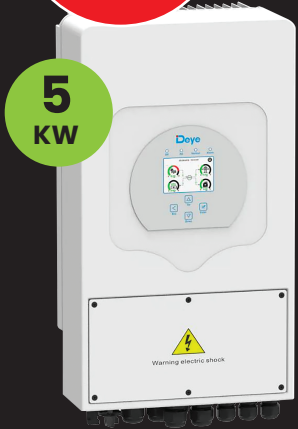

INVERTERS & BATTERIES

ON SPECIAL NOW

Valid until 31 December 2024.
Only while stock last. Ts & Cs Apply

10
YEAR
warranty

INVERTERS

DEYE-H-5K 48VDC

NOW ONLY

R15,807⁸³ EXCL VAT

R18,179.00 Incl VAT

5kVA | 48VDC | 1PH
PV Input: 6500W Max
2 x MPPT

DEYE-H-8K 48VDC

NOW ONLY

R27,160⁰⁰ EXCL VAT

R31,234.00 Incl VAT

8kVA | 48VDC | 1PH
PV Input: 10400W Max
2 x MPPT

DEYE-H-12K 48VDC

NOW ONLY

R39,505⁰⁰ EXCL VAT

R45,430.75 Incl VAT

12kVA | 48VDC | 1PH
PV Input: 15600W Max
2 x MPPT

DEYE-H-16K 48VDC

NOW ONLY

R49,173⁰⁴ EXCL VAT

R56,549.00 Incl VAT

16kVA | 48VDC | 1PH
PV Input: 20800W Max
2 x MPPT

DEYE-H-12K-3P 48VDC

NOW ONLY

R39,512¹⁷ EXCL VAT

R45,439.00 Incl VAT

12kVA | 48VDC | 3PH
PV Input: 15600W Max
2 x MPPT