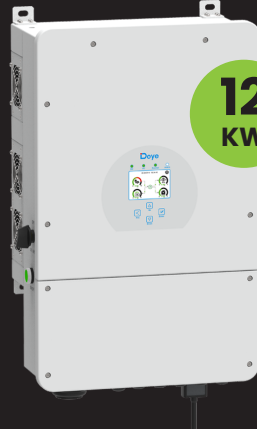

INVERTERS & BATTERIES

ON SPECIAL NOW

Valid until 31 December 2024.
Only while stock last. Ts & Cs Apply

10
YEAR
warranty

INVERTERS

DEYE-H-5K 48VDC

NOW ONLY

R15,807⁸³ EXCL VAT

R18,179.00 Incl VAT

5kVA | 48VDC | 1PH
PV Input: 6500W Max
2 x MPPT

DEYE-H-8K 48VDC

NOW ONLY

R27,160⁰⁰ EXCL VAT

R31,234.00 Incl VAT

8kVA | 48VDC | 1PH
PV Input: 10400W Max
2 x MPPT

DEYE-H-12K 48VDC

NOW ONLY

R39,505⁰⁰ EXCL VAT

R45,430.75 Incl VAT

12kVA | 48VDC | 1PH
PV Input: 15600W Max
2 x MPPT

DEYE-H-16K 48VDC

NOW ONLY

R49,173⁰⁴ EXCL VAT

R56,549.00 Incl VAT

16kVA | 48VDC | 1PH
PV Input: 20800W Max
2 x MPPT

DEYE-H-12K-3P 48VDC

NOW ONLY

R39,512¹⁷ EXCL VAT

R45,439.00 Incl VAT

12kVA | 48VDC | 3PH
PV Input: 15600W Max
2 x MPPT